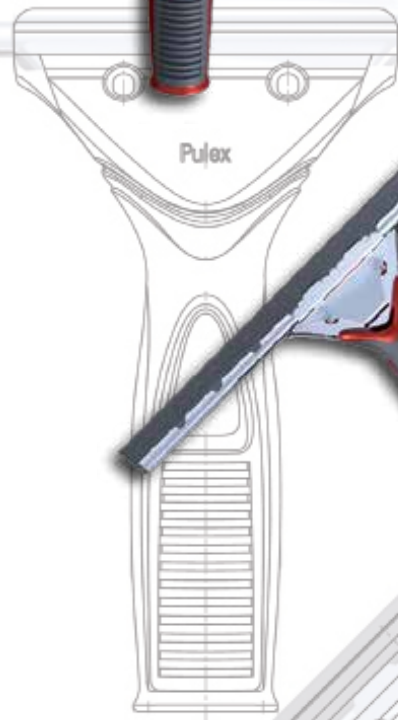

Full range - professional squeegees in over 150 versions, channel and blade lengths from 15 to 90 cm.

Technolite window squeegee

Description	Code	Pack	cm	inch
Technolite window squeegee complete • Triple locking of the channel and rubber	TERG0154	10	25	10
	TERG0155	10	30	12
	TERG0156	10	35	14
	TERG0157	10	40	16
	TERG0158	10	45	18
	TERG0159	10	50	20
	TERG0160	10	55	22
Technolite window squeegee handle • Ergonomic design • Non-slip rubber	IMPU0078	10	//	//
Stainless steel channel with rubber • Reinforced channel	SUPP0158	25	25	10
	SUPP0159	25	30	12
	SUPP0160	25	35	14
	SUPP0311	25	40	16
	SUPP0161	25	45	18
	SUPP0312	25	50	20
SUPP0162	25	55	22	

Brass window squeegee

Description	Code	Pack	cm	inch	
Brass window squeegee complete • Super professional and resistant • Glittered and fire painted • Soft rubber blade	TERG0042	10	15	6	
	TERG0043	10	20	8	
	TERG0044	10	25	10	
	TERG0045	10	30	12	
	TERG0046	10	35	14	
	TERG0047	10	40	16	
	TERG0048	10	45	18	
	TERG0049	10	50	20	
	TERG0050	10	55	22	
	Brass window squeegee handle • Protective treatment with double coating hot	IMPU0051	10	//	//
Brass channel with soft rubber blade and clips • Extra-stiff brass • Adjustable rubber tension	SUPP0163	25	15	6	
	SUPP0164	25	20	8	
	SUPP0165	25	25	10	
	SUPP0166	25	30	12	
	SUPP0167	25	35	14	
	SUPP0168	25	40	16	
	SUPP0169	25	45	18	
	SUPP0170	25	50	20	
SUPP0171	25	55	22		
Clip for brass, swivel and alumax 	CLIP0003	100	//	//	

Stainless steel squeegee

Description	Code	Pack	cm	inch
Stainless steel window squeegee complete • Resistant and non-deformable • Safe, rounded edges and corners	TERG0029	10	15	6
	TERG0030	10	20	8
	TERG0031	10	25	10
	TERG0032	10	30	12
	TERG0033	10	35	14
	TERG0034	10	40	16
	TERG0035	10	45	18
	TERG0036	10	50	20
Stainless steel handle • Easy and safe channel locking • Assembled with a blade holder becomes a scraper	IMPU0048	10	//	//
Stainless steel channel with rubber • Non-deformable	SUPP0149	25	15	6
	SUPP0150	25	20	8
	SUPP0151	25	25	10
	SUPP0152	25	30	12
	SUPP0153	25	35	14
	SUPP0154	25	40	16
	SUPP0155	25	45	18
	SUPP0156	25	50	20
	SUPP0157	25	55	22

Long handle window squeegee (stainless steel)

Description	Code	Pack	cm	inch
Long handle window squeegee complete • Extra wide grip for better ergonomoy	TERG0038	10	25	10
	TERG0039	10	35	14
	TERG0040	10	45	18
	TERG0041	10	55	22
Long handle • Triple locking of channel and rubber	IMPU0050	10	//	//
Channel for long handle with rubber 	SUPP0158	25	25	10
	SUPP0160	25	35	14
	SUPP0161	25	45	18
	SUPP0162	25	55	22

Aluminum and plastic window squeegee

Description	Code	Pack	cm	inch
Aluminum window squeegee complete • Lighter and faster	TERG0016	10	15	6
	TERG0017	10	20	8
	TERG0018	10	25	10
	TERG0019	10	30	12
	TERG0020	10	35	14
	TERG0021	10	40	16
	TERG0022	10	45	18
Aluminum handle • Special high-resistance aluminum	IMPU0047	10	//	//